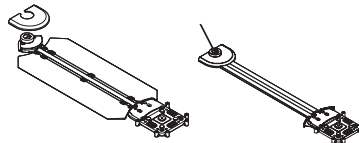

TWO-DOOR LOW-PROFILE CONNECTOR COVER

NEMA MONUMENT CONNECTOR COVER provides four standard three-prong plug (NEMA 5-15) receptacles

STATEMENT OF LINE

PLUG ADAPTER

8¾" D x 2" W x 1½" H

POWER HUB

30" and 36" H x 8" D
Available with low-profile plug or NEMA plug

WALL POWER INFEED

Available with ramps or with infills
8" W x ¾" H x 24", 36", 48", 60", 72",
84", 96", 108", 120", 132" and 144" L

With Ramps

With Infills

FLOOR POWER INFEED

Available with ramps or with infills
8" W x ½" H x 24", 36", 48", 60",
72", 84", 96", 108", 120", 132"
and 144" L