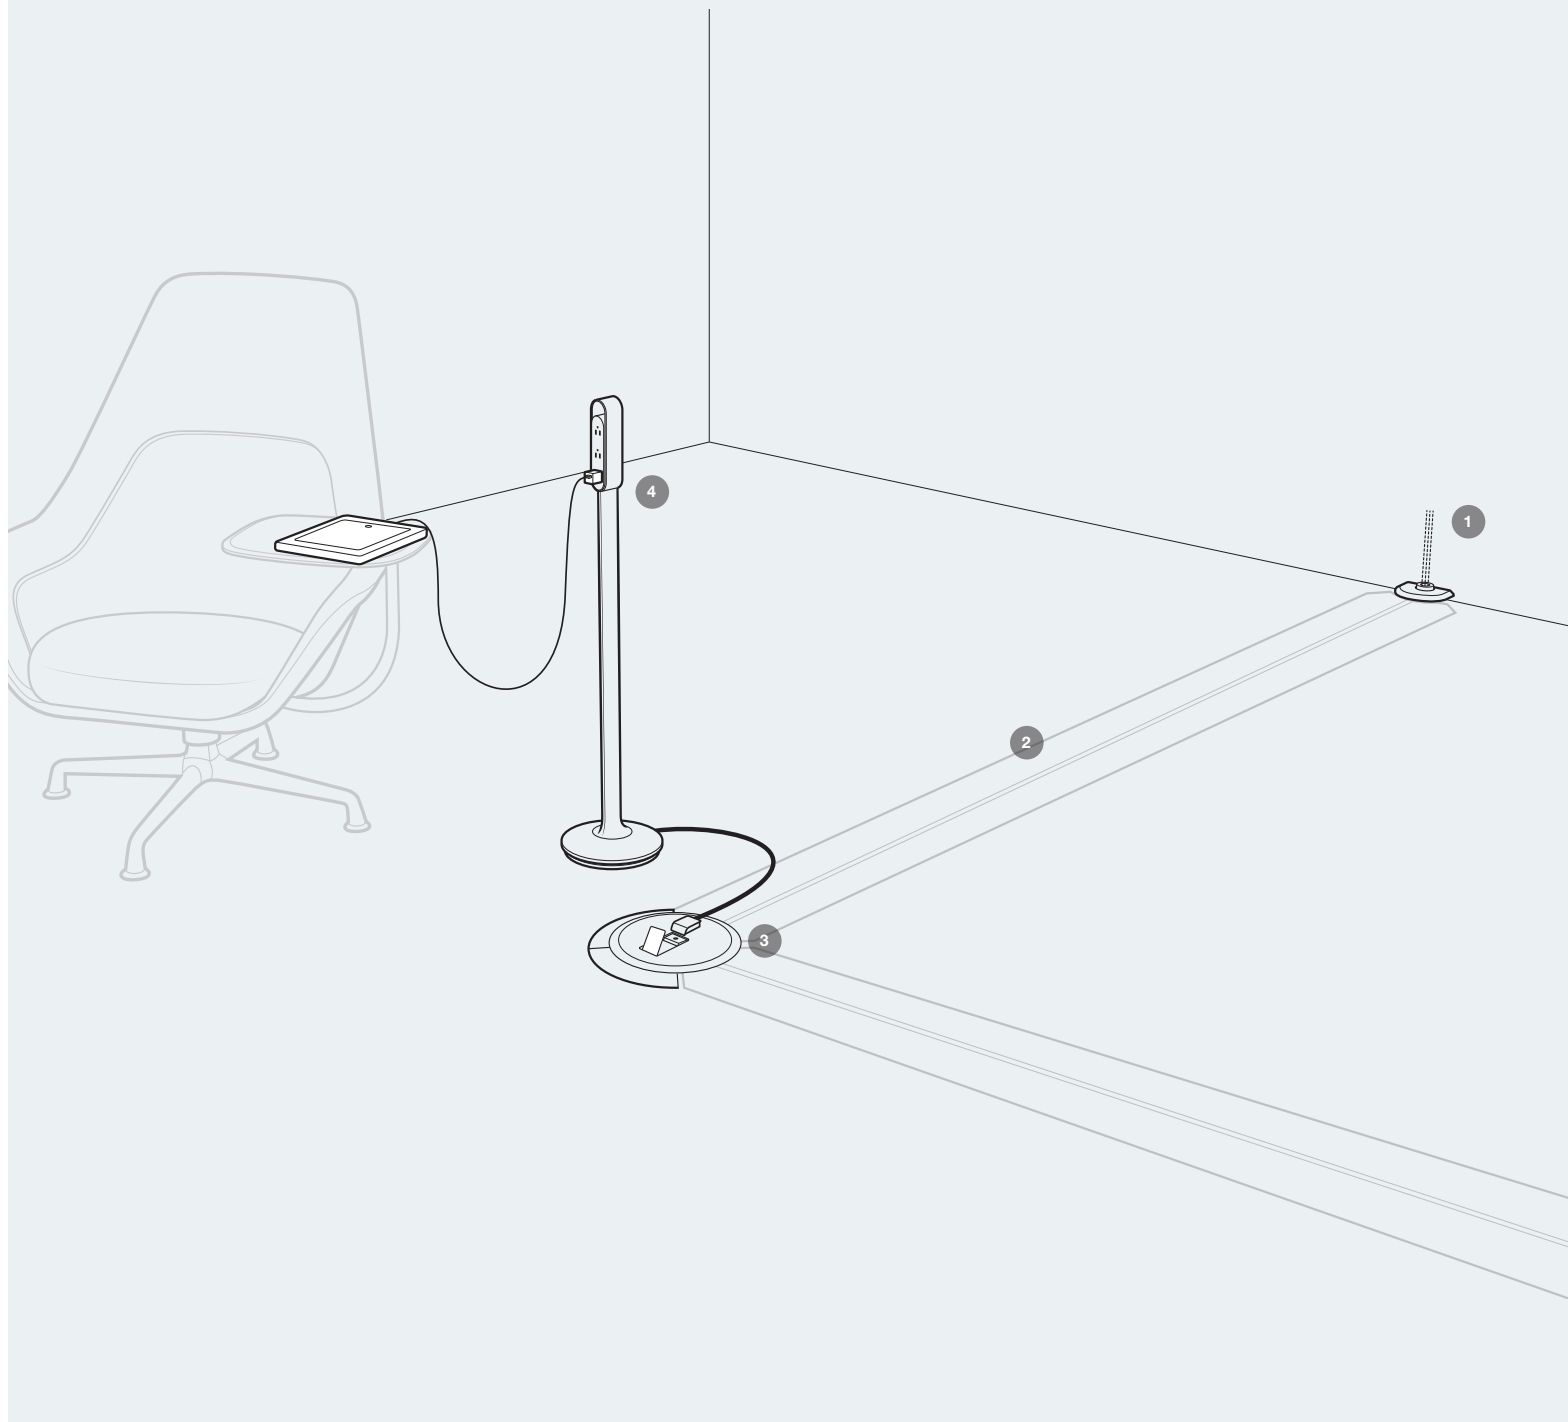

Thread
for electrical channel

Steelcase

WARNING: This device is not to be used for any purpose other than that intended by the manufacturer. For more information, please refer to the user manual.

Stokke® Therapy
PFLONGTR... E129854

A Solution for NEC Changes

Thread power distribution offers a simple way to comply with new NEC rules impacting commercial buildings. With an ultra-thin design, Thread seamlessly fits underneath carpeting or vinyl flooring without being visible or posing a trip hazard—no trenching and coring necessary.

DISCRETE POWER seamlessly integrates into a space to provide power without impacting foot traffic.

1 INFEEDES (available as floor infeeds or wall infeeds, inside or outside the wall) do not interfere with traffic or the workplace aesthetic. Add power without core drilling or trenching.

Worksurface-mounted power strips offer another power access option within arm's reach.

Powerfully Simple

Thread's simple kit of parts provides power to any space—whether a lounge setting, café or touchdown area—maximizing the utility of all real estate.