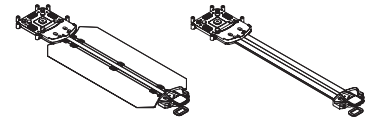

WALL POWER INFEED

Available with ramps or with infills
8" W x ¾" H x 24", 36", 48", 60", 72",
84", 96", 108", 120", 132" and 144" L

With Ramps

With Infills

FLOOR POWER INFEED

Available with ramps or with infills
8" W x ½" H x 24", 36", 48", 60",
72", 84", 96", 108", 120", 132"
and 144" L

With Ramps

With Infills

CONNECTORS

Blank Low-Profile: 9½" D x ¾" H
One-Door Low-Profile: 9½" D x ¾" H
Two-Door Low-Profile: 9½" D x ¾" H
NEMA Monument: 9½" D x 2½" H
Tamper-resistant NEMA Monument:
9½" D x 2½" H

POWER TRACK

Available with ramps or with infills
8" W x ¾" H x 24", 36", 48", 60",
72", 84", 96", 108", 120", 132"
and 144" L

With Ramps

With Infills

POWER STRIP

7⅞" W x 2⅞" H x 2¾" D
Available with low-profile plug
or NEMA plug